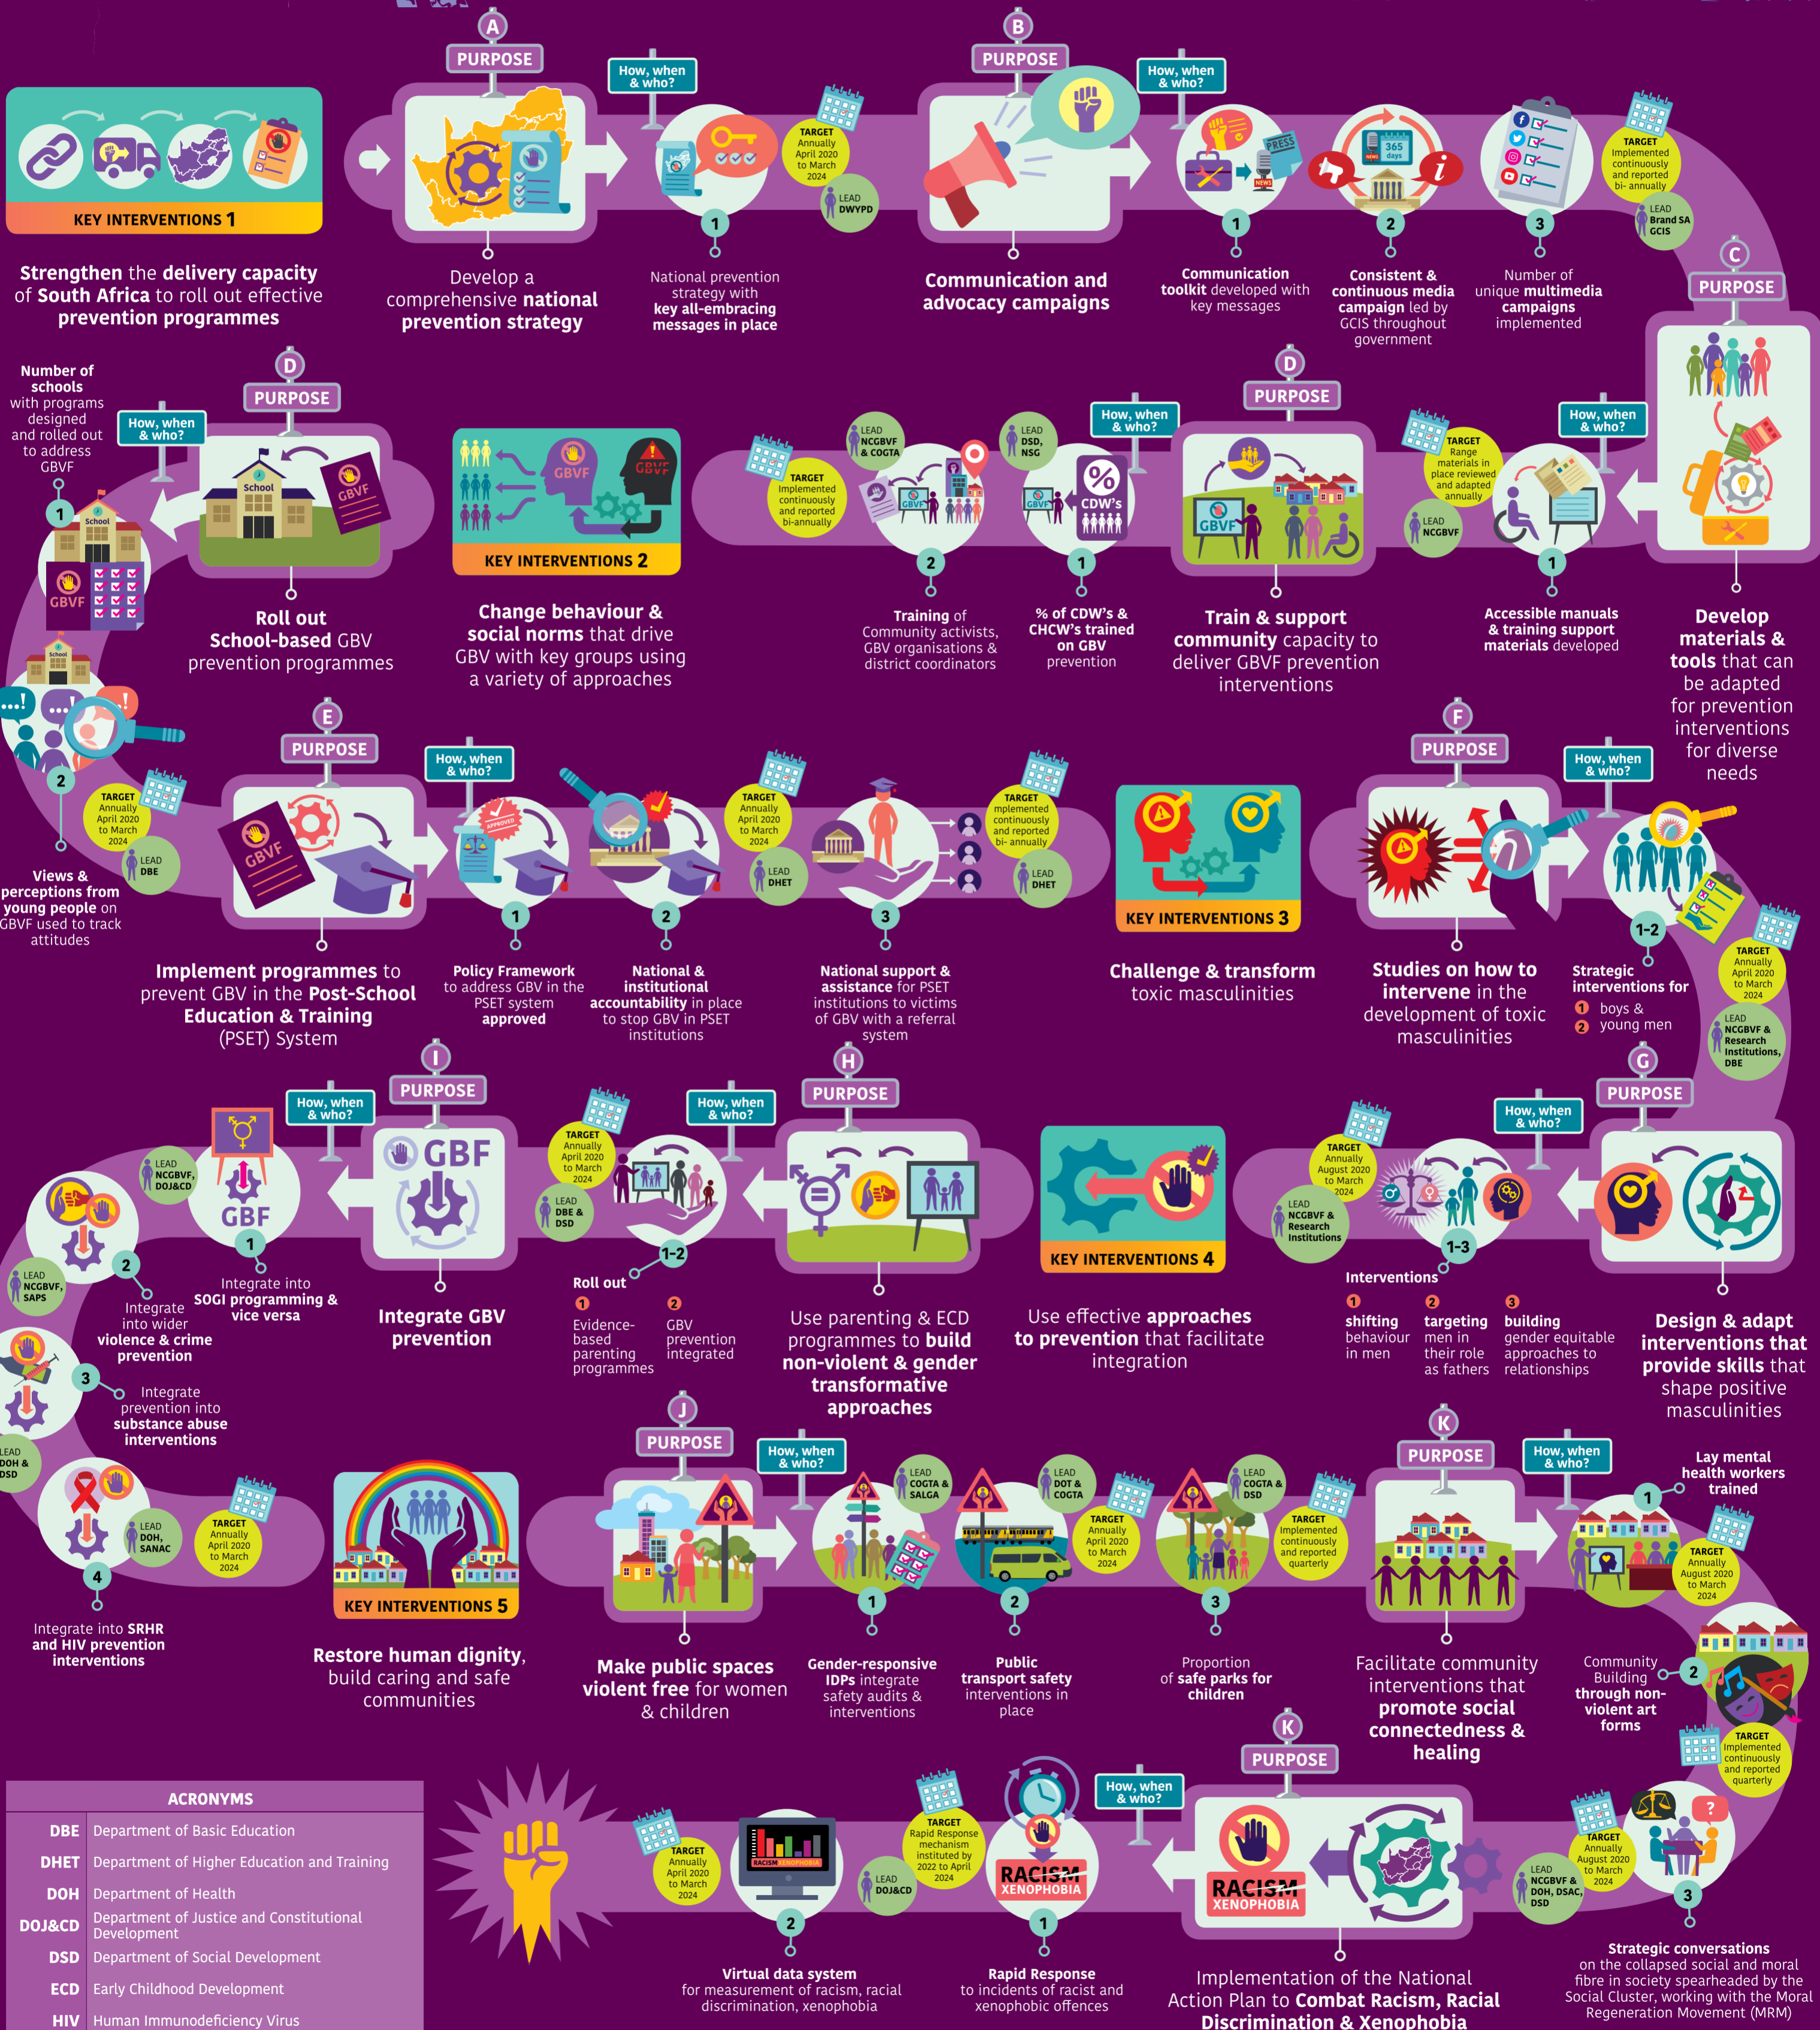

NATIONAL STRATEGIC PLAN ON GENDER-BASED VIOLENCE & FEMICIDE PREVENTION AND RESTORATION OF SOCIAL FABRIC

for a South Africa free from gender-based violence directed at women, children and LGBTQIA+ persons

PILLAR 2

Skype address - Helpme
GBV for members of deaf community

CALL NOW
0800 428 428
EMERGENCY LINE

(PLEASE CALL ME)
120 7867#

SMS 'help' to 31531
for persons with disability

Strategic conversations on the collapsed social and moral fibre in society spearheaded by the Social Cluster, working with the Moral Regeneration Movement (MRM)